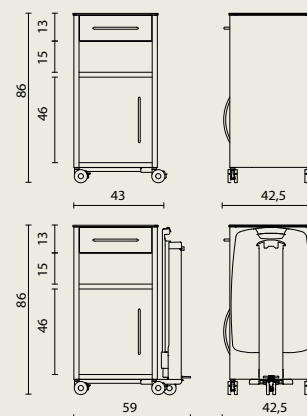

Forma Hospital

18123 The Forma bedside table offers you an elegant, cost-effective and durable storage unit.

The bedside table is one-sided and can be optionally equipped with a dinner tray.

One-sided version (storage cabinet, open compartment, drawer)

- The sides are made of steel plate.
- Solid laminate (8 mm) door, opening up to 110°.
- The storage cabinet has a removable solid laminate shelf.
- Drawer with solid laminate front.
- Metal design handles.
- An open compartment is accessible from one side.
- The drawer is equipped with a removable synthetic drawer tray.
- The metal parts are protected by an epoxy-coating.
- The tabletop is made of solid laminate and has rounded corners.
- 4 design castors Ø 65 mm.

Optional dinner tray Livia

- Folding.
- Easy to incline in both directions.
- The dinner tray has an upright edge.
- The folding part is fixed on a strong aluminium guiding profile that has been finished with an anodisation layer.
- The dinner tray is height-adjustable (between 80 and 110 cm) by means of a gas spring.
- Dimensions of the dinner tray: 63 x 40,5 cm.
- The gas spring is activated by means of a foot pedal.
- The dinner tray is made of ABS.
- The bedside table stands on 5 design castors Ø 65 mm.
- The dinner tray can be optionally provided with a Click 'n' turn mechanism which allows to move the dinner tray from one side to the other side of the bedside table.

Dimension

18123 | one-sided | 43 x 42,5 x height 86 cm
with dinner tray Livia | 59 x 42,5 x height 86 cm

Materials and finishing

- Solid laminate
- Metal: epoxy-coating (light grey or white).
- Withstands the common cleaning products.