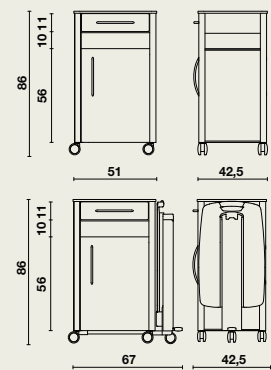

One-sided version (storage cabinet, open compartment, drawer)

- The sides are made of 8 mm solid laminate panels that are assembled between 4 aluminium corner profiles.
- Solid laminate doors.
- Equipped with high-quality self-closing hinges, opening up to 175°.
- Metal design handle.
- An open compartment is accessible from all sides.
- The drawer can be opened on both sides. It is made of steel plate and has 2 solid laminated fronts.
- The drawer glides on 2 synthetic rails.
- The drawer is equipped with a removable synthetic drawer tray.
- Aluminium and steel parts are protected by an epoxy-coating or an anodisation layer.
- Tabletop with rounded solid laminate corners.
- 4 design castors Ø 65 mm.

Optional dinner tray Livia

- Folding.
- Easy to incline in both directions.
- The dinner tray has an upright edge.
- The folding part is fixed on a strong aluminium guiding profile that has been finished with an anodisation layer.
- The dinner tray is height-adjustable (between 79 and 112 cm) by means of a gas spring.
- Dimensions of the dinner tray: 63 x 40,5 cm.
- The gas spring is activated by means of a foot pedal.
- The dinner tray is made of fire-retardant ABS.
- The bedside table stands on 5 design castors Ø 65 mm.
- The dinner tray can be optionally provided with a Click 'n' turn mechanism which allows to move the dinner tray from one side to the other side of the bedside table.

Dimension

10955 | 51 x 42,5 x height 86 cm
with dinner tray Livia | 67 x 42,5 x height 86 cm

Materials and finishing

- Solid laminate
- Metal: aluminium, steel.
- High-quality self-closing hinges.
- Withstands the common cleaning products.