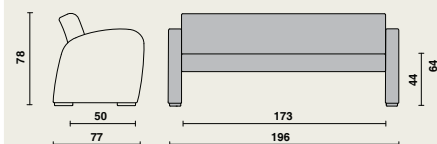

Seat structure

- Backrest and seat offer extra comfort, thanks to the comfort foam (backrest= 9cm and seat=11cm).
- The rounded seat in front stimulates a fluent blood circulation.
- Comfortable seat height of 44 cm.
- Upholstered with fire-retardant foam.
- The upholstery is finished with imitation leather and decorative stitching.
- The open space under the seat contributes to stand up effortlessly and facilitates an efficient maintenance.

Dimension

09071 | Domus Club-3 Soft:

- W 196 x D 77 x H 78 cm
- Seat height: 44 cm
- Seat depth: 50 cm
- Seat width: 173 cm
- Height armrests: 64 cm
- Safe working load: 135 kg per seat

Materials and finishing