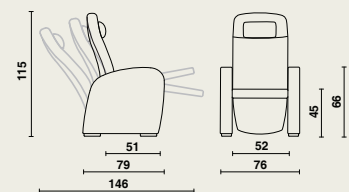

## Adjustable positions

- 3 positions: seating position, relax position and relax position.
- The relax mechanism first raises the legs, after which it is possible to further incline the entire chair.
- Easy to adjust by pushing yourself off.
- Adjustable without lever manipulation.
- Optimal seating comfort in each position, thanks to the constant angle between the backrest and seat during the inclination.
- Optimal leg support, thanks to the telescopic legrest.
- In the seating position, the legrest is turned inward to make it easier to get up.

## Dimension

**07597** | Domus Classic Soft:

- W 76 x D 79 x H 115 cm
- Seat height: 45 cm
- Seat depth: 51 cm
- Seat width: 52 cm
- Height armrests: 66 cm
- Safe working load: 135 kg