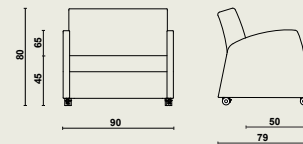

Domus sofa bed small

12695 The Domus sofa bed is very compact and space-saving. The userfriendliness makes this seat even more attractive.

Frame

- Frame made of various materials (solid wood, chipboard).
- 4 design castors Ø 65 mm with brake.
- The frame is completely covered with fire-retardant foam and upholstered.
- Removable seat cushion.
- Fixed backrest cushion, you only need to remove the seat cushion when unfolding the bed mechanism.
- Comfortable seat height of 45 cm.

Mattress platform

- Metal bed mechanism attached to the seat frame.
- Mattress platform equipped with rounded wooden slats to reinforce the seating part.
- Fire-retardant mattress included.
- Removable fire-retardant mattress cover with polyurethane coating.
- Folding and unfolding the bed is quick and easy in 3 movements.
- The mattress platform height (mattress included) is 46 cm.
- When the bed is folded out, the seat becomes the headrest, whereas the mattress platform and foot end rest on two fold-out brackets.

Dimensions

Domus sofa bed small:

- W 90 x D 79 x H 45/65/80 cm.
- Total length when folded out: 234 cm.
- Seat depth: 50 cm.
- Mattress dimensions: 198 x 70 cm, thickness: 60 mm.
- Safe working load: 135 kg.