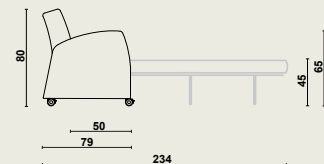

Folded out version:

Materials and finishing

- **Wood:** solid beech, plywood, chipboard and MDF.
- **Metal:** epoxy coating RAL 9006 light grey
- **Fire-retardant foam.**
- **Upholstery:** see collection.
- **Mattress:** Cold foam CMHR (35 kg/m³).
- **Mattress cover:** Polyurethane coating.
- The mattress and the mattress cover are certified in accordance with fire standard CRIB 5.
- Resistant to the common cleaning products and disinfectants.

For further information about used **materials**, **constructions** and **maintenance**: consult our material files.

Options

- 4 square legs (30 x 30 mm) in metal.
- Armrests in synthetic material.

Colours

We would like to refer to our extensive colour gamut. Sample card + samples available on request.