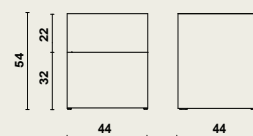

Cosi bedside table

16800 The Cosi bedside table is a perfect addition to the upholstered beds from Haelvoet since the materials can be completely coordinated with each other.

High model with 2 drawers

- Body with side panels, a top and bottom made of chipboard, 19 mm thick.
- The panels are connected to each other by means of wooden dowels and eccentric cams.
- The bedside table is equipped with 2 drawers with upholstered fronts and without handle.
- The drawer is installed in the cupboard frame by means of high-quality steel rails with an end stop.
- The rails are equipped with the tip-on mechanism. To open the handleless drawer, it is sufficient to push briefly anywhere on the drawer front. Gently push the front to close the drawer.
- Thanks to the soft close mechanism, the drawer closes silently and effortlessly and has a synchronised feather-light glide.

Cosi standard version

Cosi with optional wooden table top

Dimensions

Cosi bedside table | 44 x 44 x height 54 cm

Materials and finishing

- Wood: chipboard (melaminated).
- Upholstery: see collection.
- Withstands the common cleaning products.