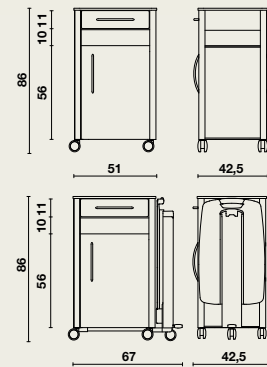

Ilana Hospital

- 10955** The stylish Ilana bedside table is made of very durable materials such as solid laminate and aluminium.
- The bedside table is also available in a double-sided version, and can be optionally equipped with a refrigerator and/or dinner tray.

One-sided version (storage cabinet, open compartment, drawer)

- The sides are made of 8 mm solid laminate panels that are assembled between 4 aluminium corner profiles.
- Solid laminate doors.
- Equipped with high-quality self-closing hinges, opening up to 175°.
- Metal design handle.
- An open compartment is accessible from all sides.
- The drawer can be opened on both sides. It is made of steel plate and has 2 solid laminated fronts.
- The drawer glides on 2 synthetic rails.
- The drawer is equipped with a removable synthetic drawer tray.
- Aluminium and steel parts are protected by an epoxy-coating or an anodisation layer.
- Tabletop with rounded solid laminate corners.
- 4 design castors Ø 65 mm.

Optional dinner tray Livia

- Folding.
- Easy to incline in both directions.
- The dinner tray has an upright edge.
- The folding part is fixed on a strong aluminium guiding profile that has been finished with an anodisation layer.
- The dinner tray is height-adjustable (between 79 and 112 cm) by means of a gas spring.
- Dimensions of the dinner tray: 63 x 40,5 cm.
- The gas spring is activated by means of a foot pedal.
- The dinner tray is made of fire-retardant ABS.
- The bedside table stands on 5 design castors Ø 65 mm.
- The dinner tray can be optionally provided with a Click 'n' turn mechanism which allows to move the dinner tray from one side to the other side of the bedside table.

Dimension

10955 | 51 x 42,5 x height 86 cm
with dinner tray Livia | 67 x 42,5 x height 86 cm

Materials and finishing

- Solid laminate
- Metal: aluminium, steel.
- High-quality self-closing hinges.
- Withstands the common cleaning products.